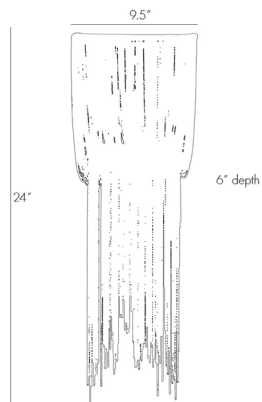

ARTERIOS

YALE SMALL SCONCE

44323
H: 24 IN, W: 9.5 IN, D: 6 IN
Vintage Brass
Contract Suitable As Is

A design derivative based on our popular Yale chandelier (86762). This 1 light sconce has rows of delicate antique brass chains draped over the frame with staggered lengths giving it a tassel effect. Shown with antique tubular bulbs. Height of sconce and chain lengths may vary.

APPEARANCE

Material	Iron, Mirror
Finish	Aged Brass, Antique Mirror
Finish Will Vary	true
Top Coat/Sealant	false

DIMENSIONS

	18 IN
Backplate	H: 9 IN, W: 9.5 IN, D: 1 IN
Mount	H: 5 IN, W: 5 IN, D: 1 IN

WIRING

Rating	Indoor Only
Cord	1 FT, Clear/Silver, SVT
Socket	1, Type B=-E12 Other
Photographed Bulb	Small Antique Tubular Bulb
Maximum Watt	40
Voltage	110-120 V

CERTIFICATIONS

Cerifications	Mexico Australia, China, EU, United Kingdom, Middle East, United States, Canada
---------------	--

COMPLIANCY

UL/ETL	Yes
CB	Yes
RoHS	true

SHIPPING

Product Weight	6 LBS
Gross Weight 1	6.5 LBS
Shipping Box 1	H: 12 IN, L: 12 IN, W: 8 IN

CONTRACT

Contract Suitable	true
-------------------	------